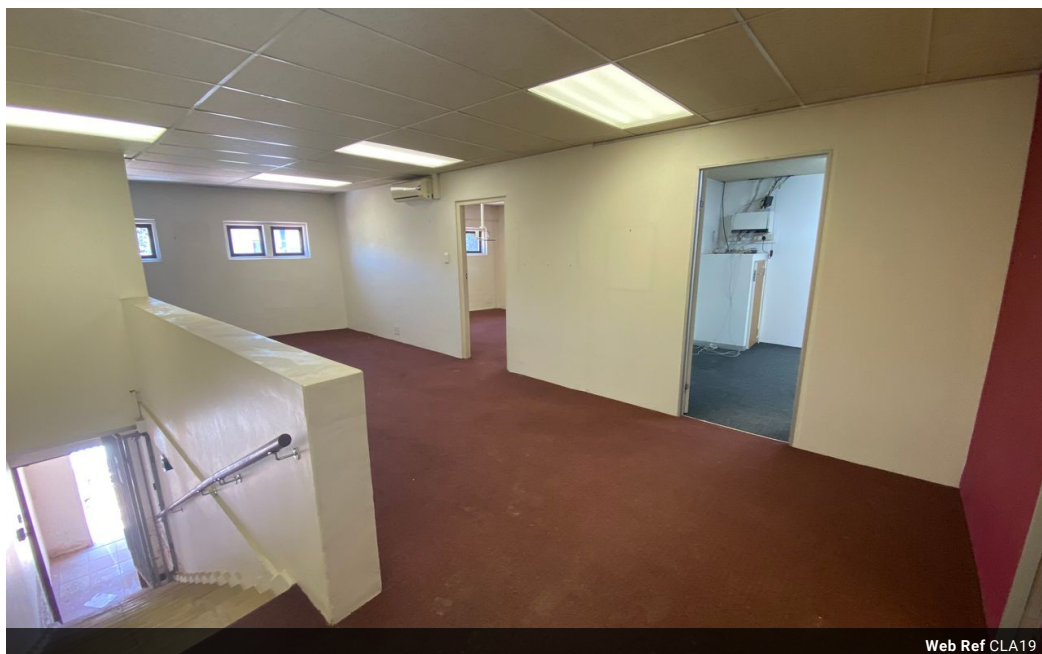

Tiaan Steenkamp
0747661160
rentals@acutts.co.za

Contact Acutts Berea

031 2660555

376 Peter Mokaba Ridge,
Overport,
Durban