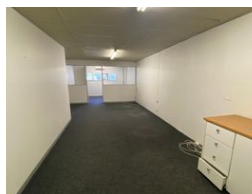

Tiaan Steenkamp
0747661160
rentals@acutts.co.za

Contact Acutts Berea

031 2660555

376 Peter Mokaba Ridge,
Overport,
Durban

Web Ref CLA19

R65 per m²

Gross Monthly Rental R13,000 Excl. VAT

0 0

Spacious, affordable Office in Caversham to Rent

Large office to rent at an unbeatable rate per Square Meter.

This practical office has a reception, five various size office, boardroom, space for open work desks, a large store room and kitchen.

Airconditioners in majority of the offices, carpeted but not furnished.

New developments on the cards for the surroundings making this a great rental opportunity for any business.

Features

Zoning Commercial

Sizes
Floor Size 200m²